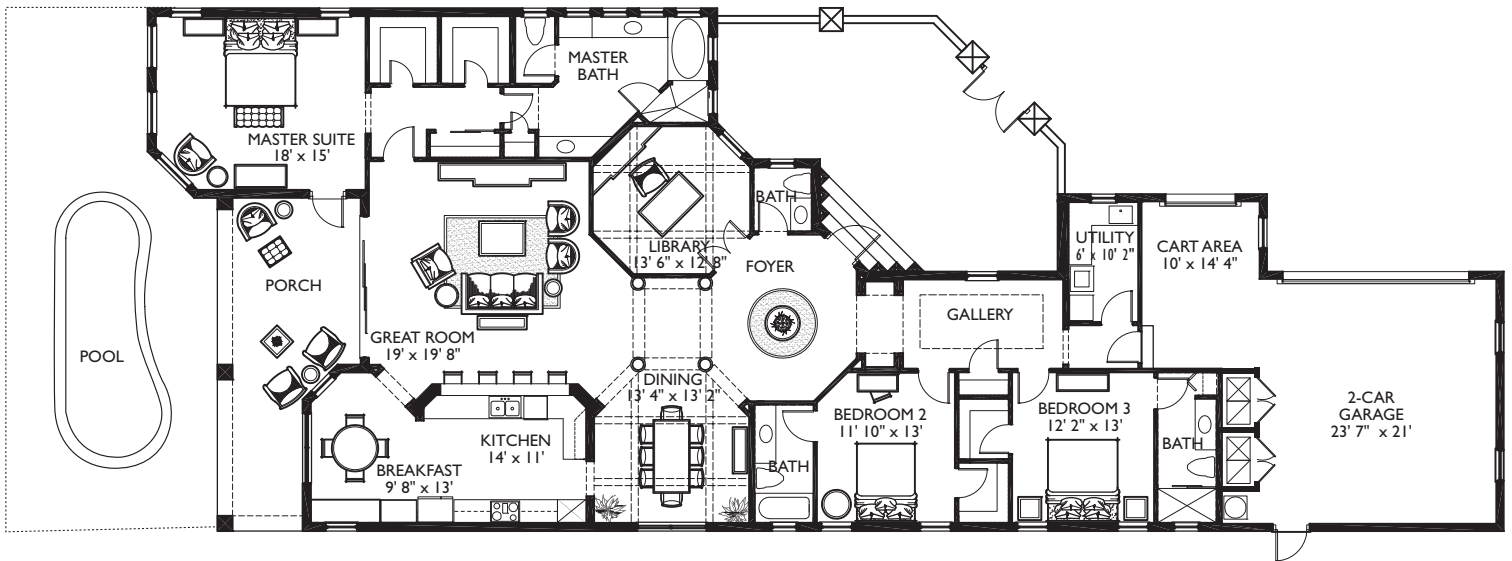

Additional features include:

- 60' home sites
- Master Suite with his and her walk-in closets
- Formal and informal entertainment rooms
- Gourmet Kitchen with custom cabinetry
- Wolf and Sub-Zero appliances

\*Photos are representative of the Culpepper by ISSA and may vary per model.

# LAKE NONA

GOLF & COUNTRY CLUB

CULPEPPER BY ISSA

3 Bedrooms  
3 Full and 1 Half Bathrooms  
2,794 Sq. Ft.

Furniture for representation only - not included with completed home. Pool Package included with home; actual layout will vary.